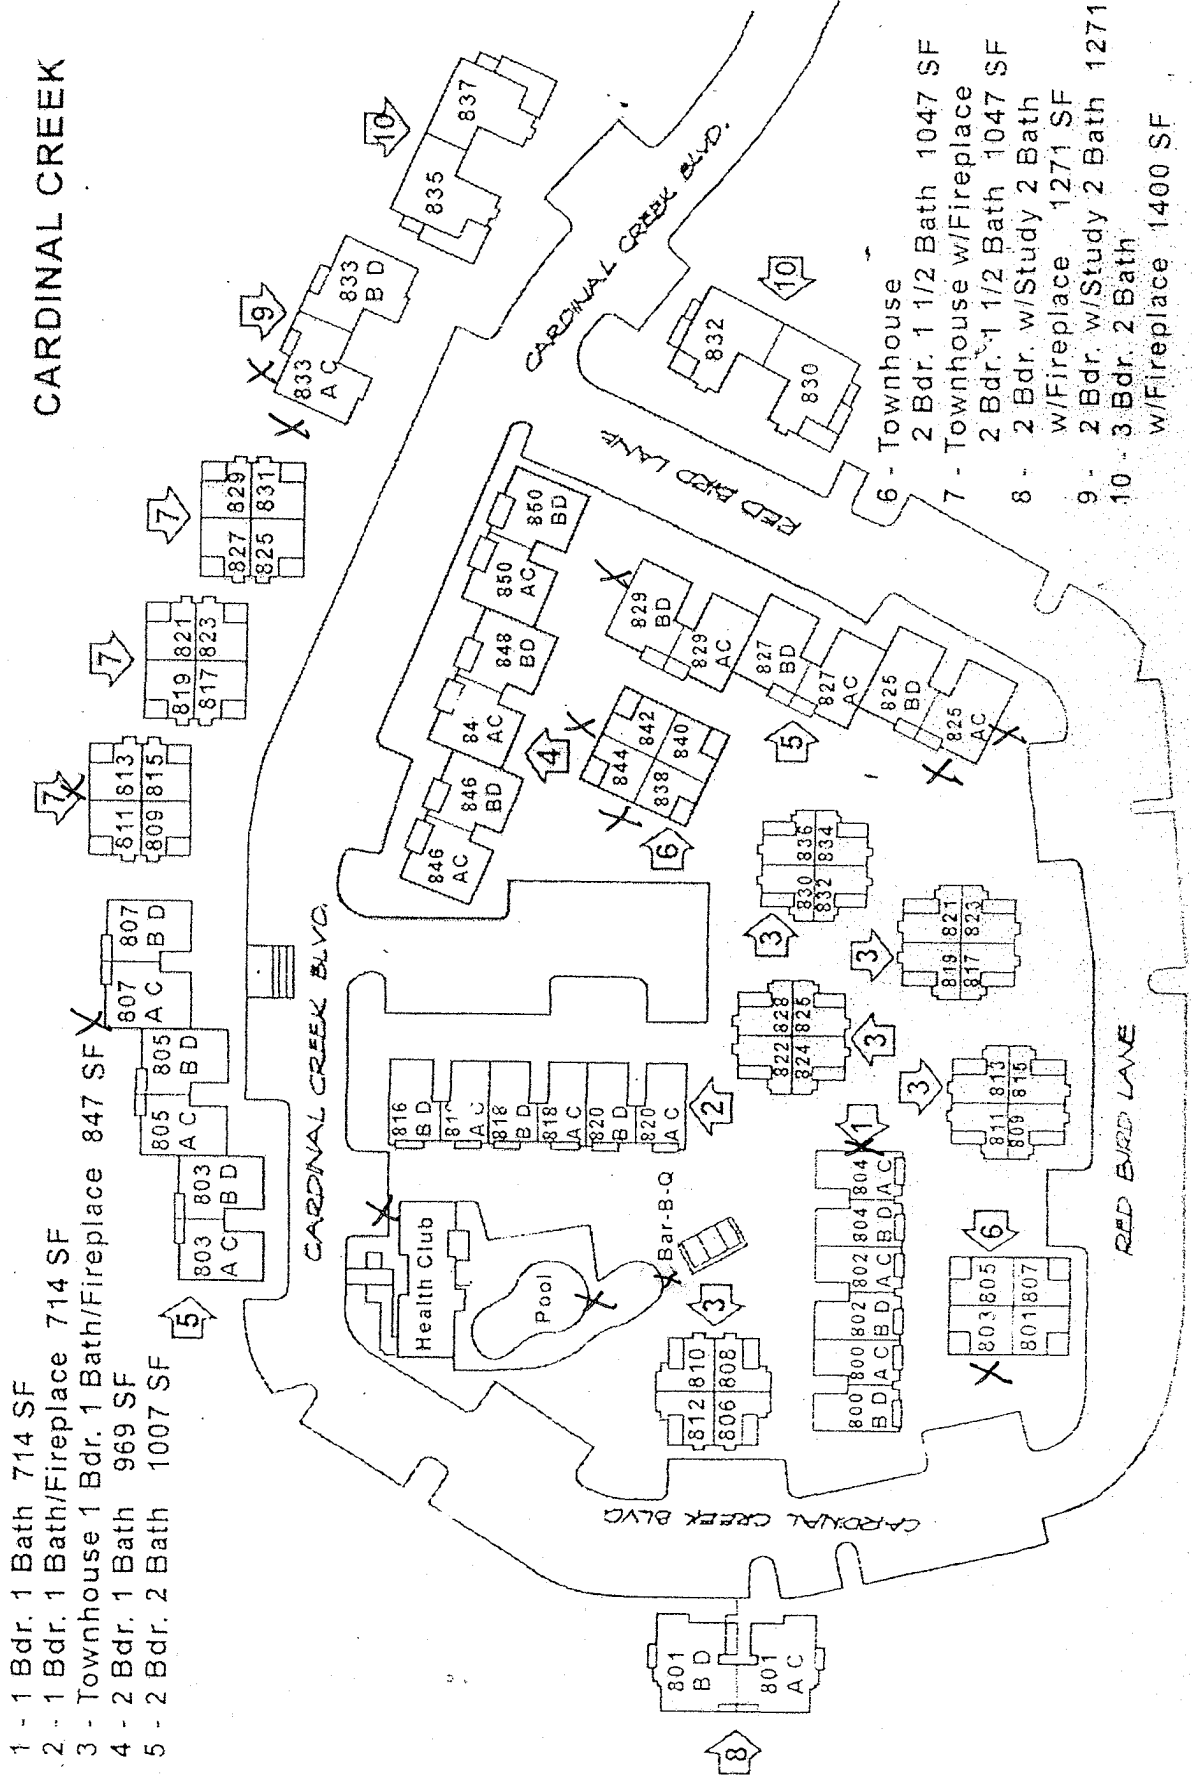

814 CARDINAL CREEK

Security Lighting

TOTAL UNIT S.F. 106,580